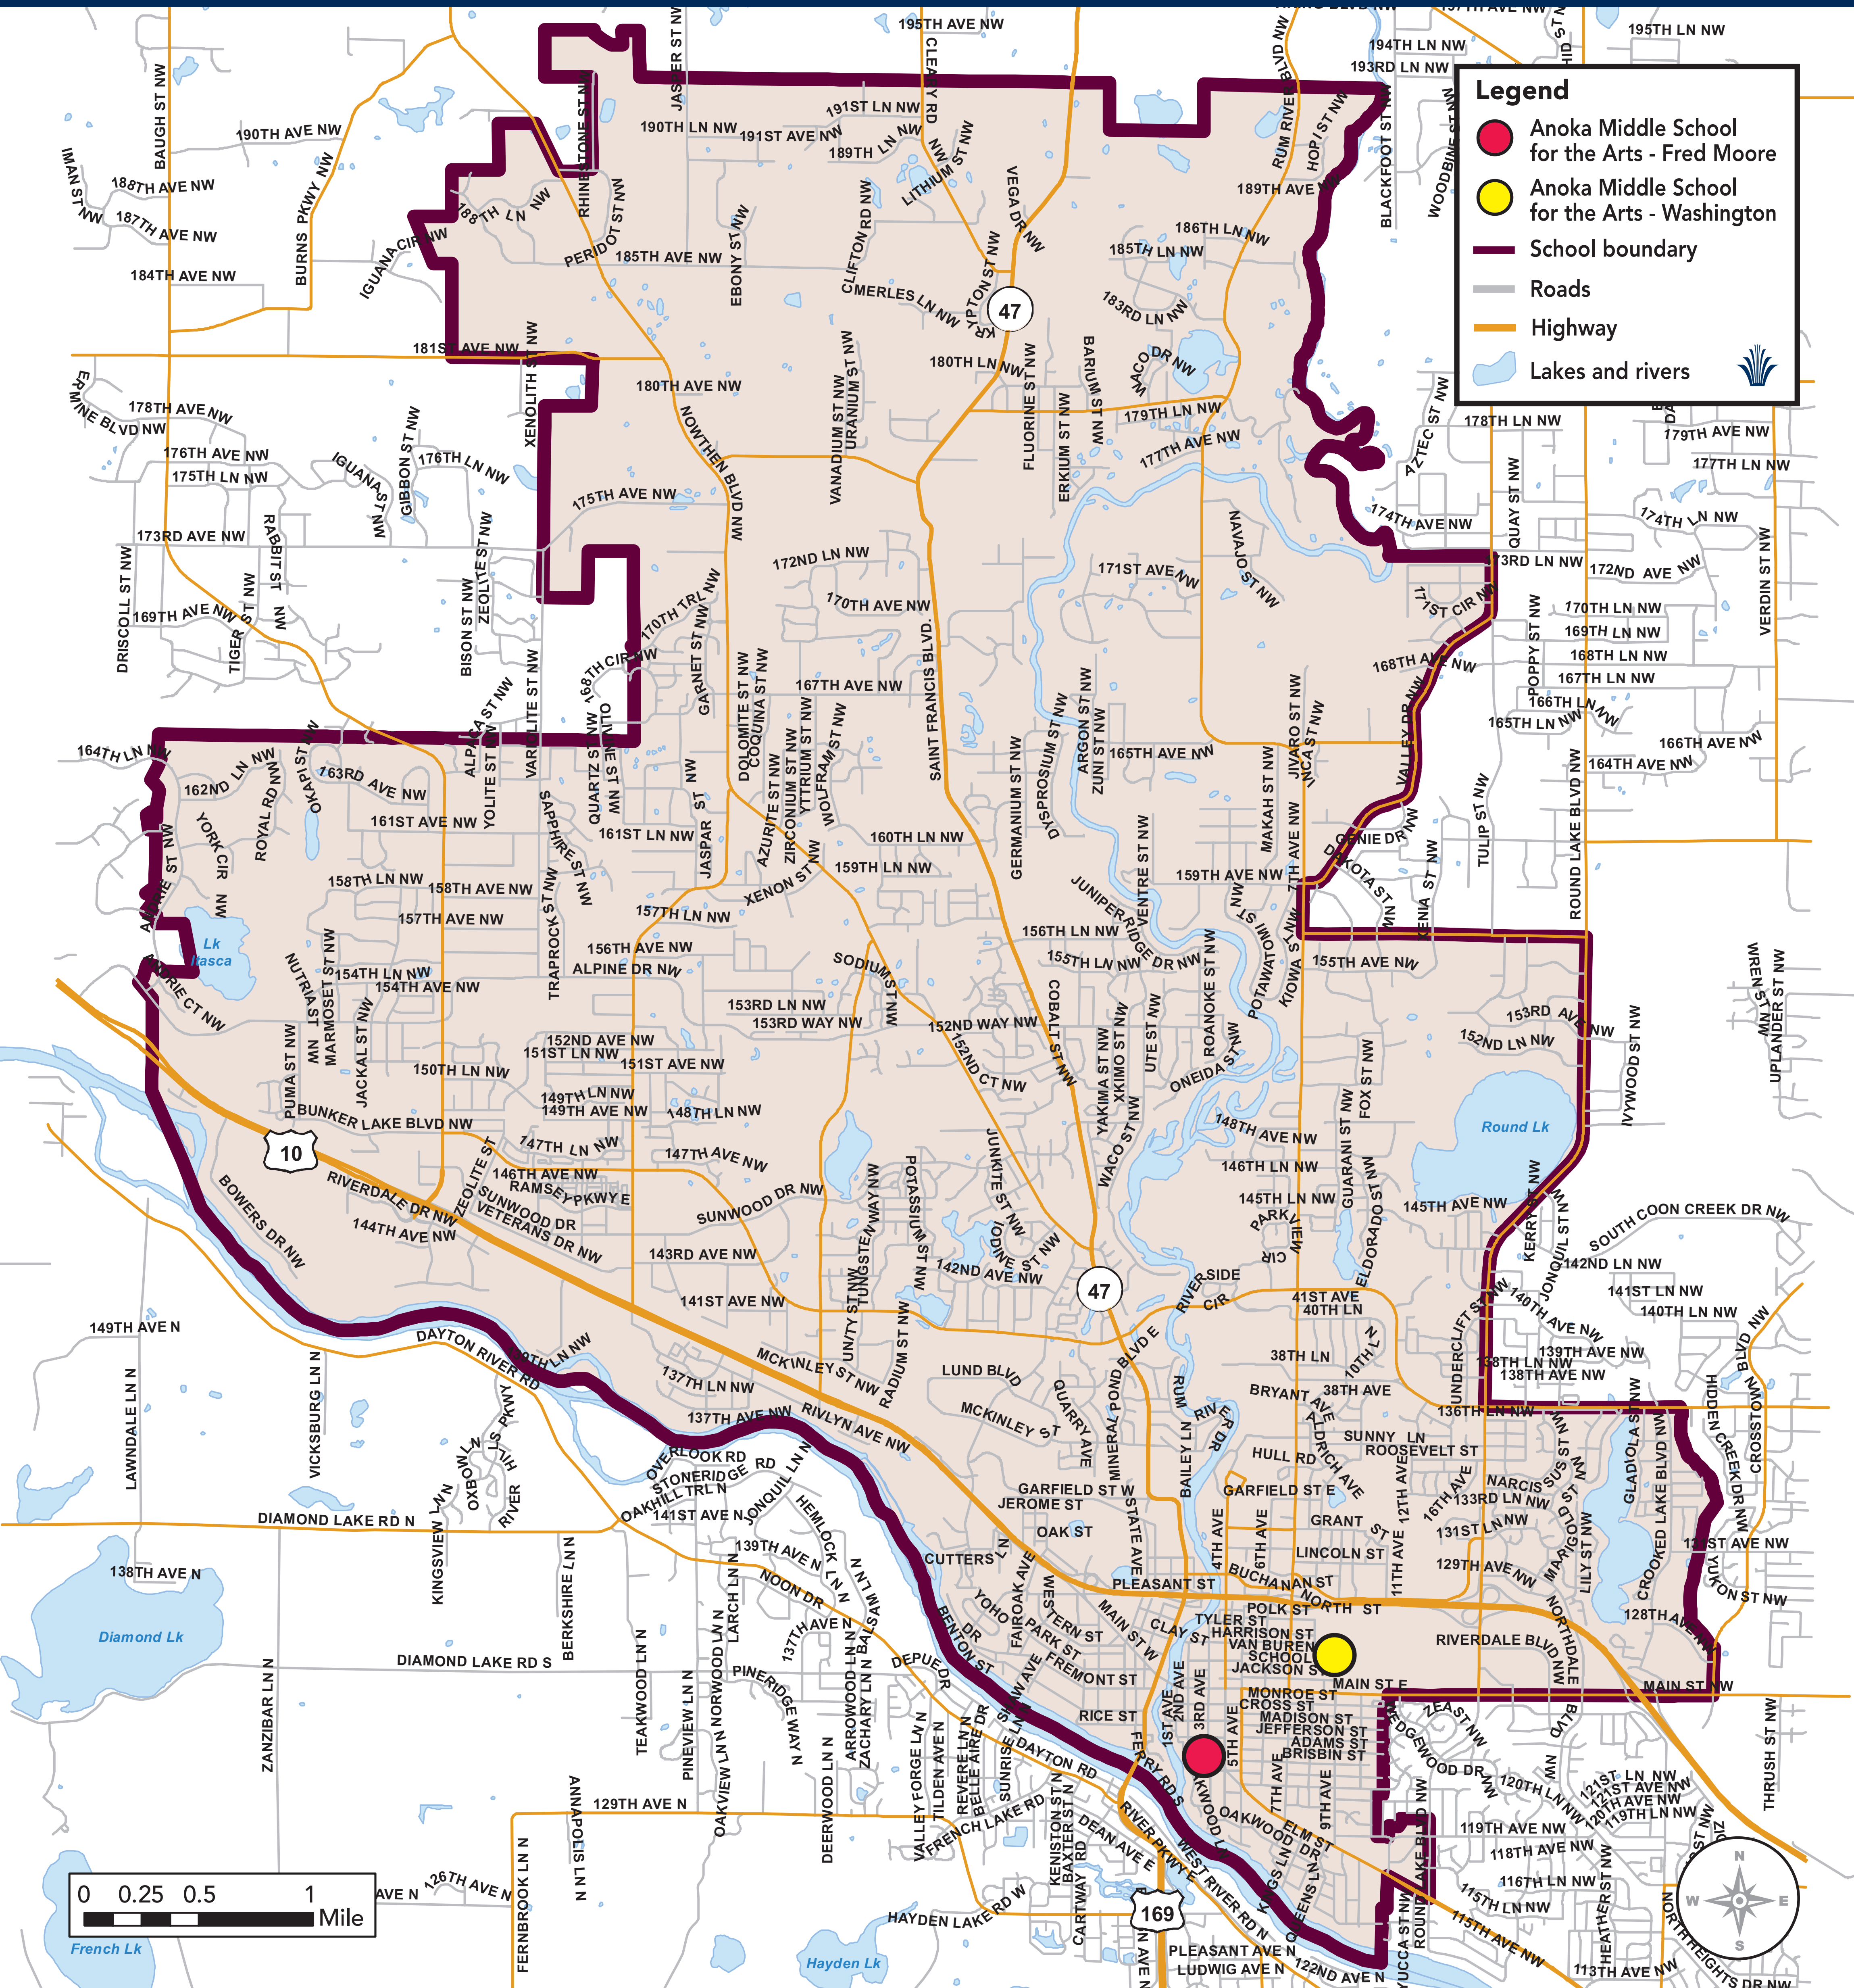

ANOKA MIDDLE SCHOOL

FOR THE ARTS

Enrollment area

September 2023

ANOKA MIDDLE SCHOOL FOR THE ARTS

Fred Moore Campus
 1523 Fifth Ave., Anoka, MN 55303
 763-506-5000
ahschools.us/amsa

Washington Campus
 2171 Sixth Ave., Anoka, MN 55303
 763-506-4600